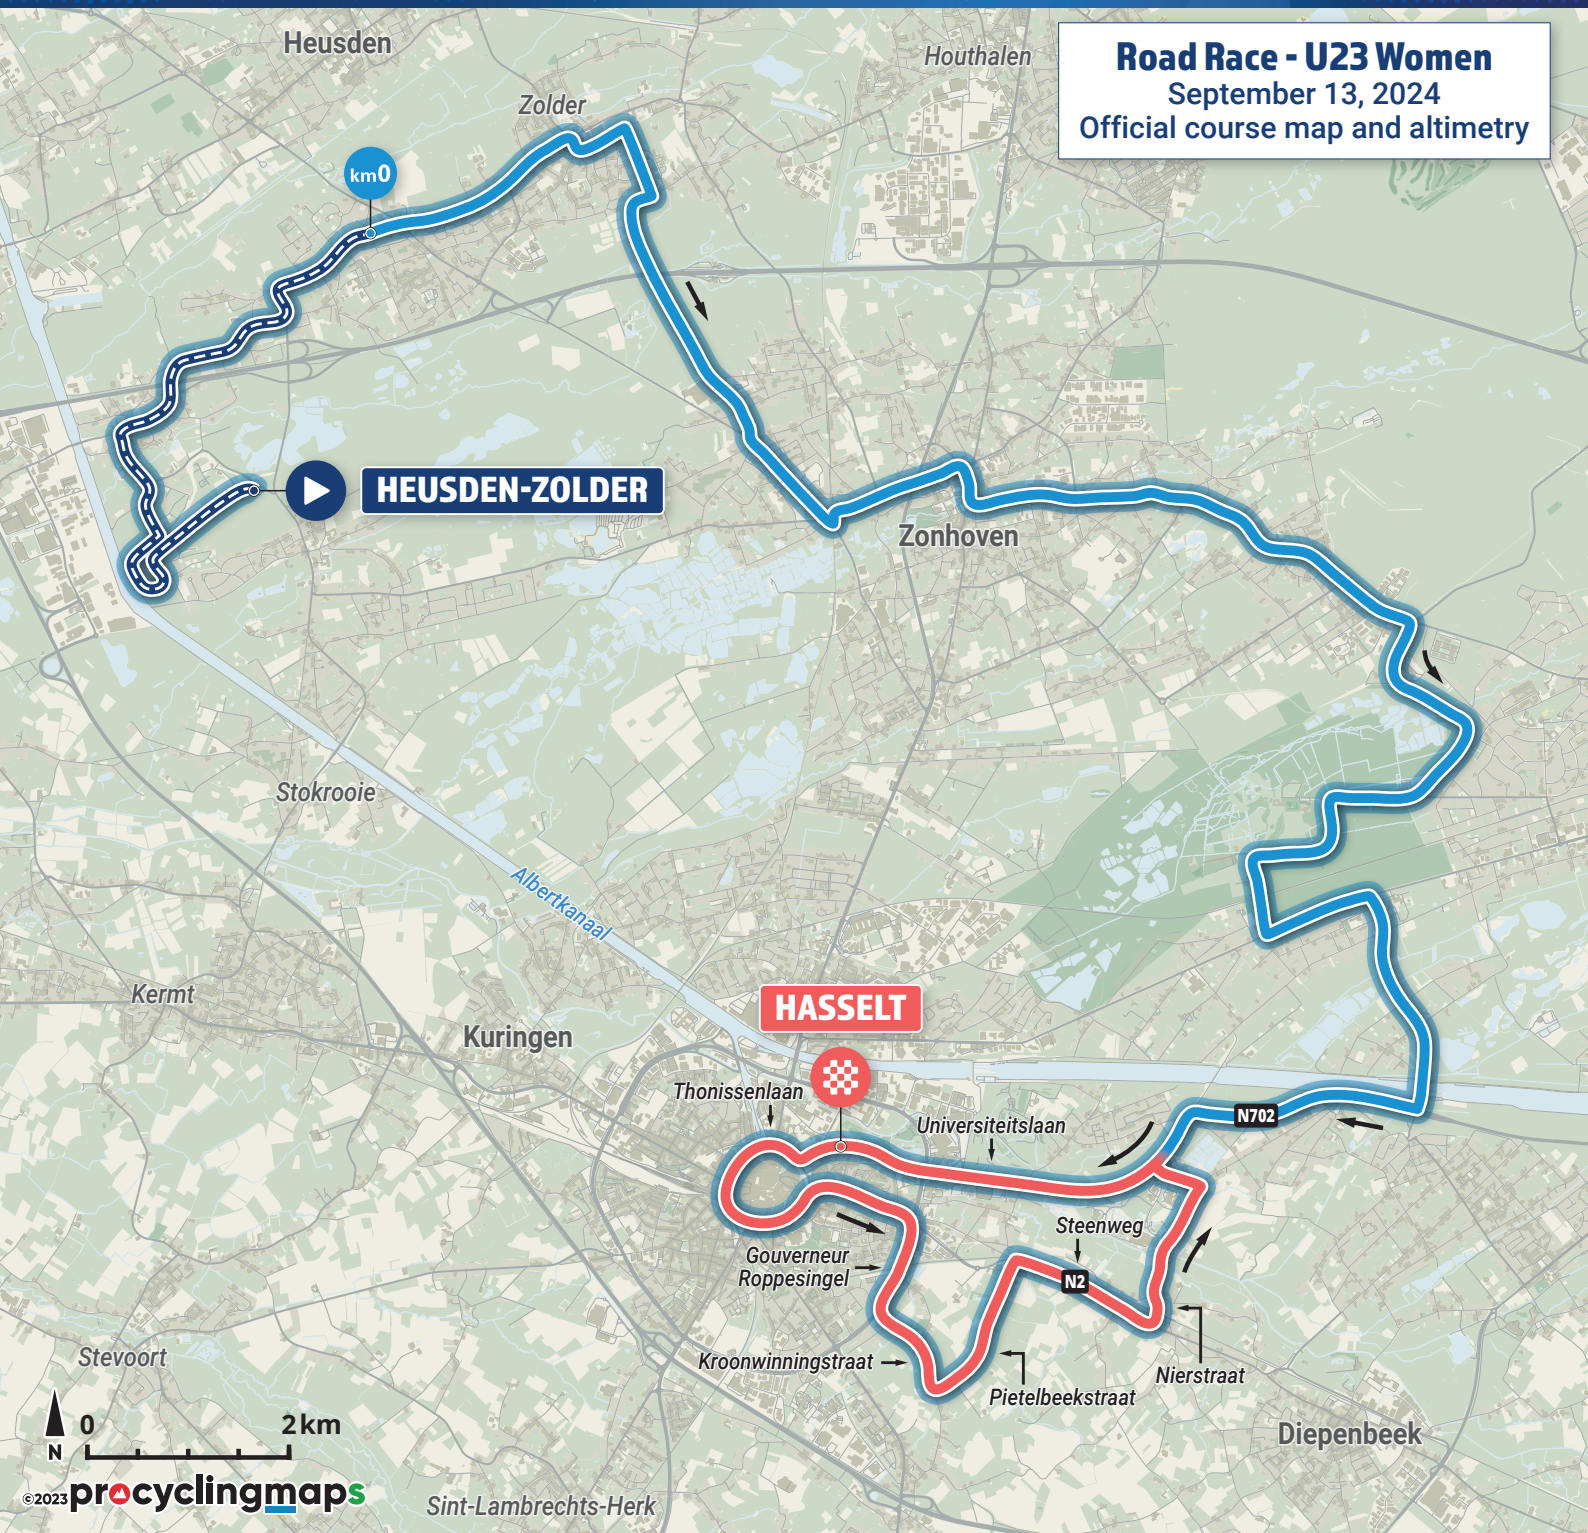

**Road Race - U23 Women**  
 September 13, 2024  
 Official course map and altimetry

**Course Profile** | Distance : 101.5km, Total Elevation : 330m