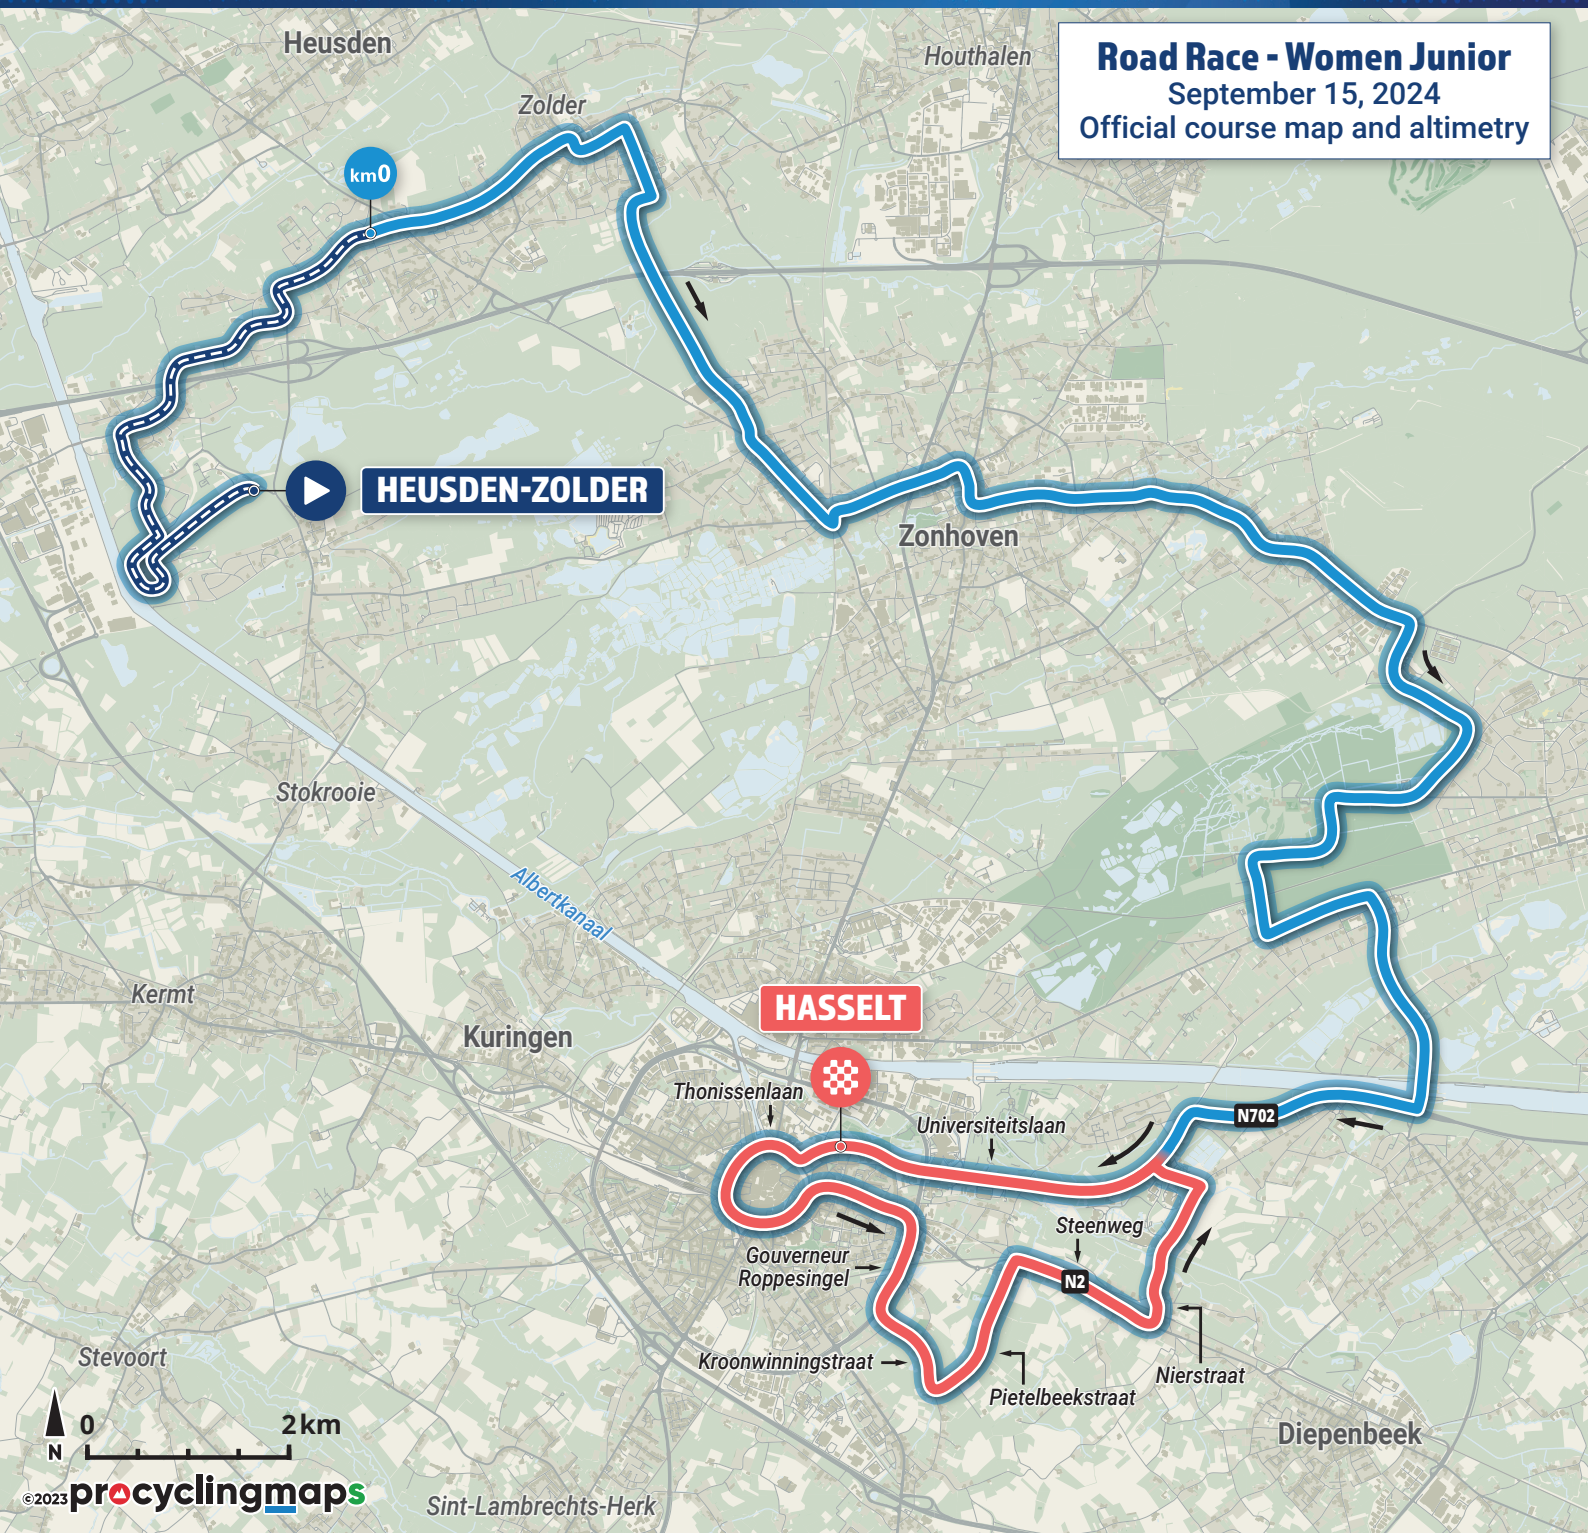

Road Race - Women Junior
 September 15, 2024
 Official course map and altimetry

Course Profile | Distance : 73.0km, Total Elevation : 236m