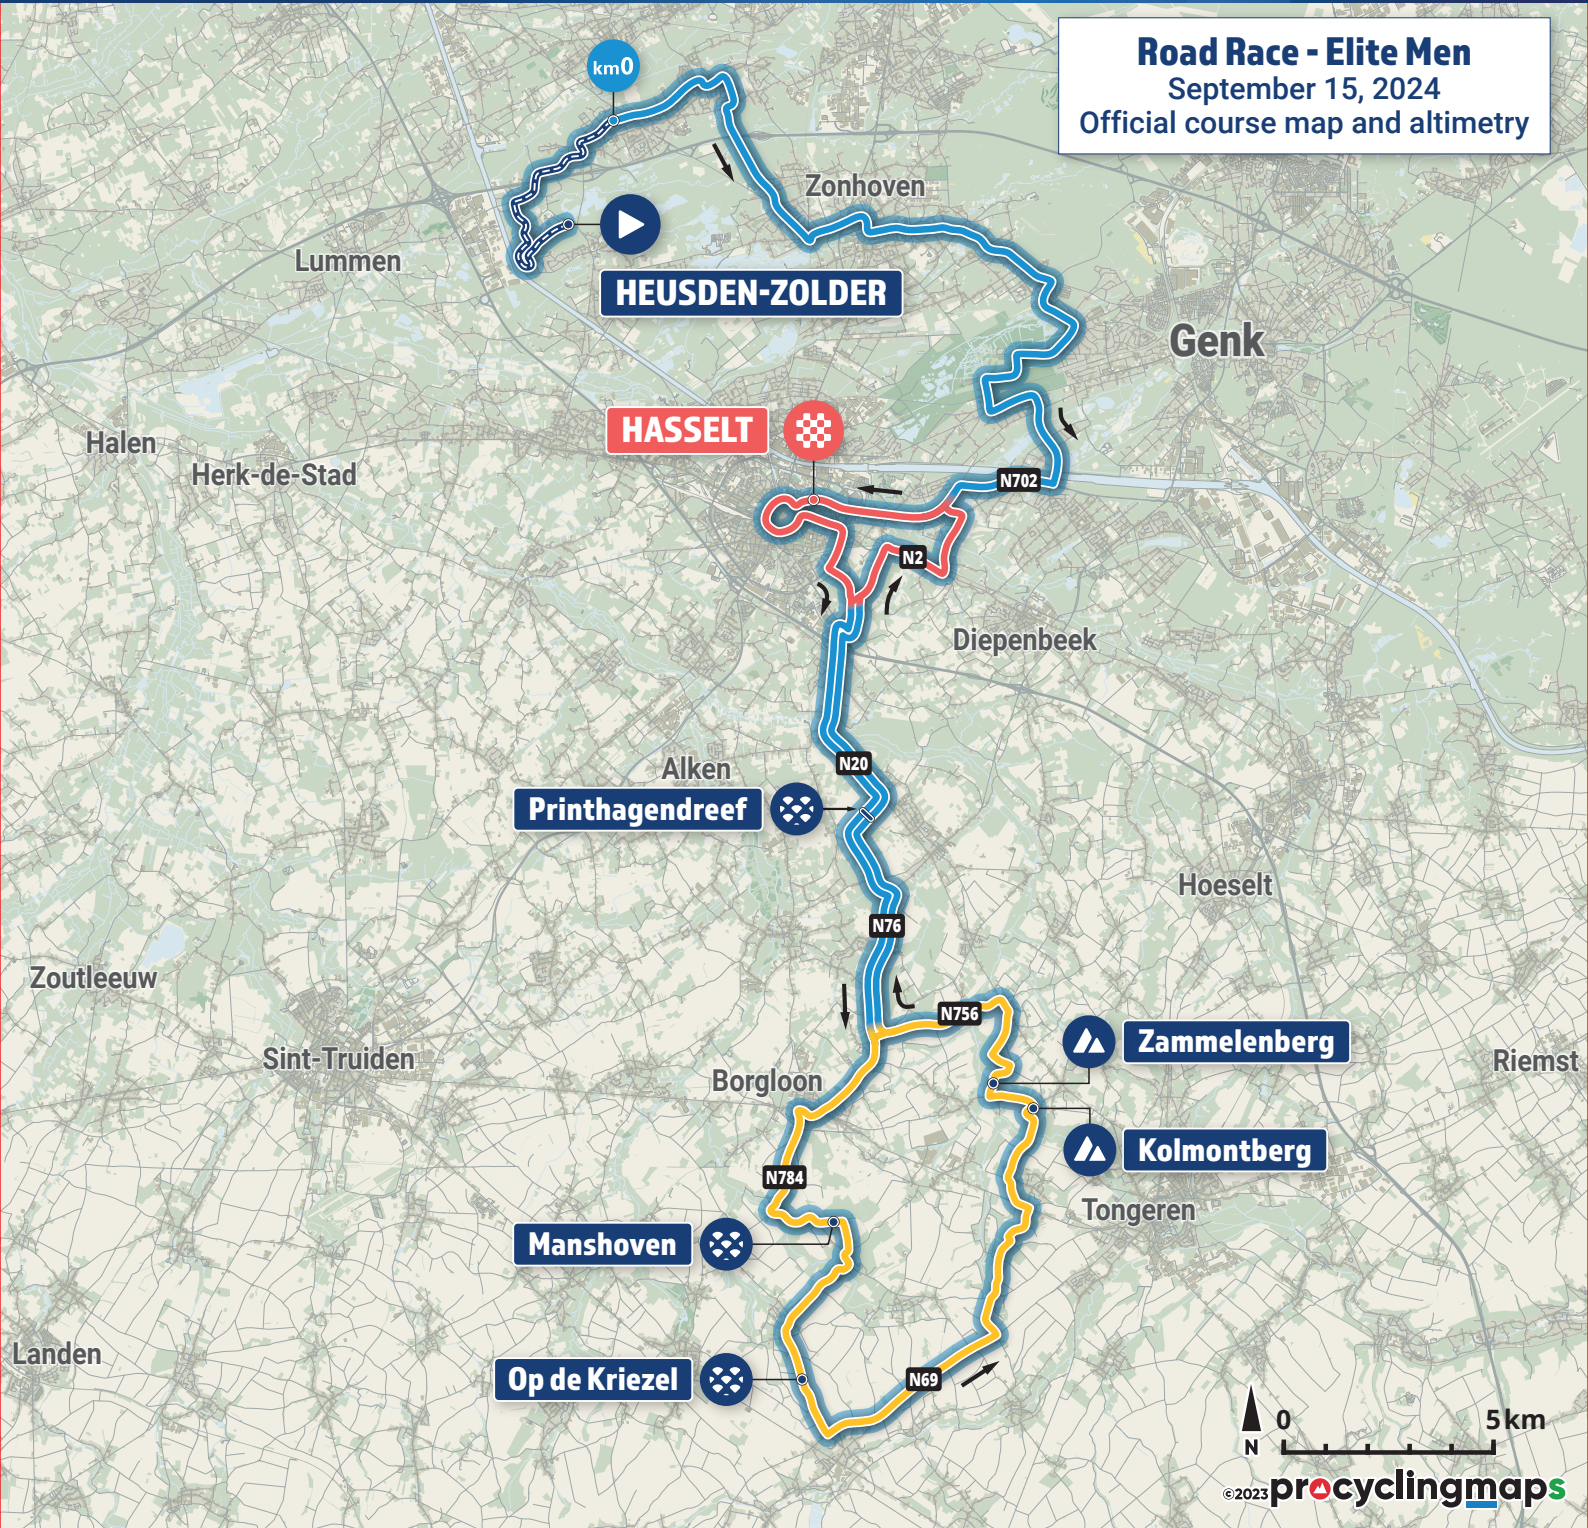

**Road Race - Elite Men**  
 September 15, 2024  
 Official course map and altimetry

**Course Profile** | Distance : 222.9km, Total Elevation : 1 273m