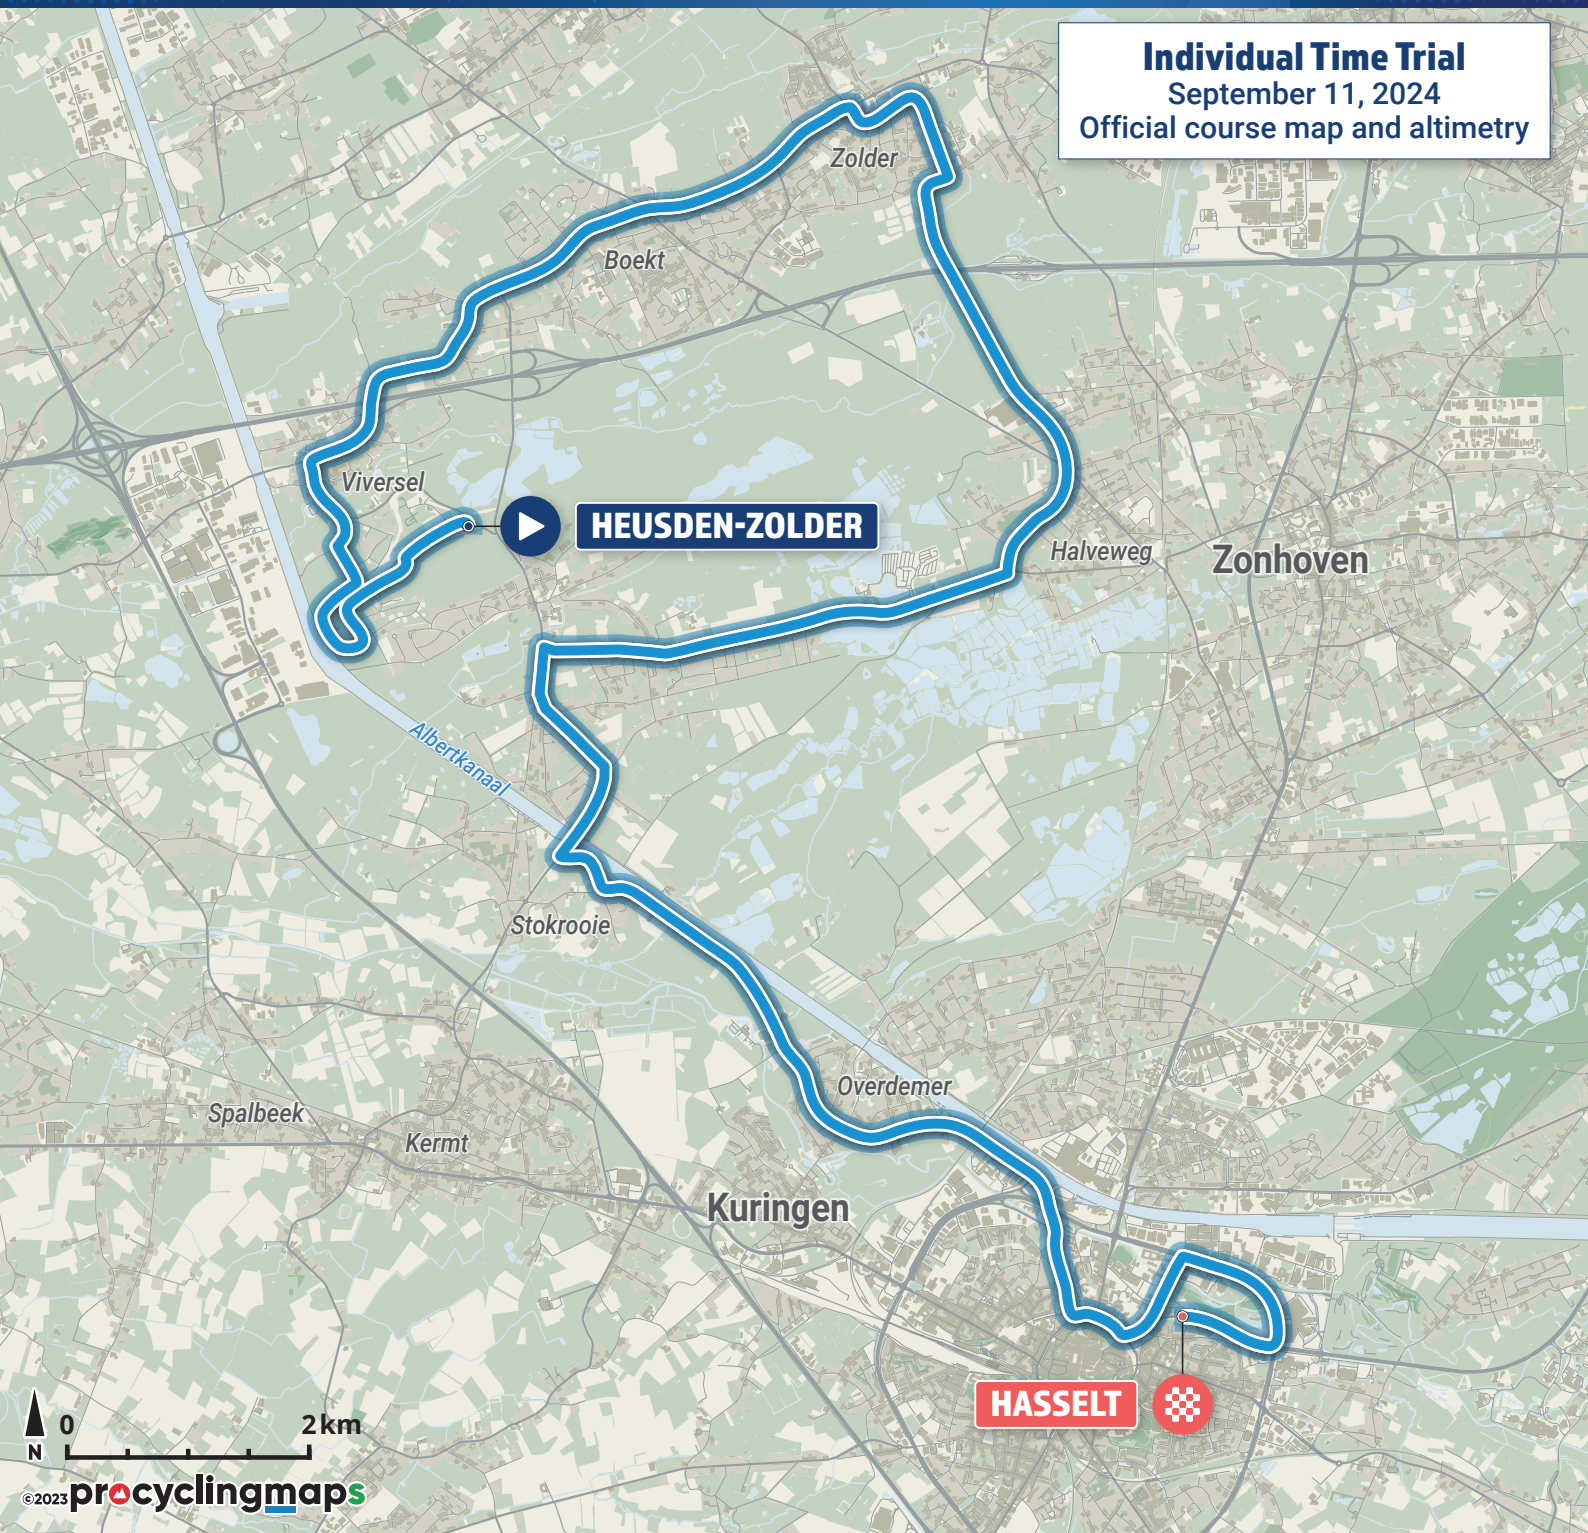

**Individual Time Trial**  
September 11, 2024  
Official course map and altimetry

**Course Profile** | Distance : 31.1km, Total Elevation : 135m