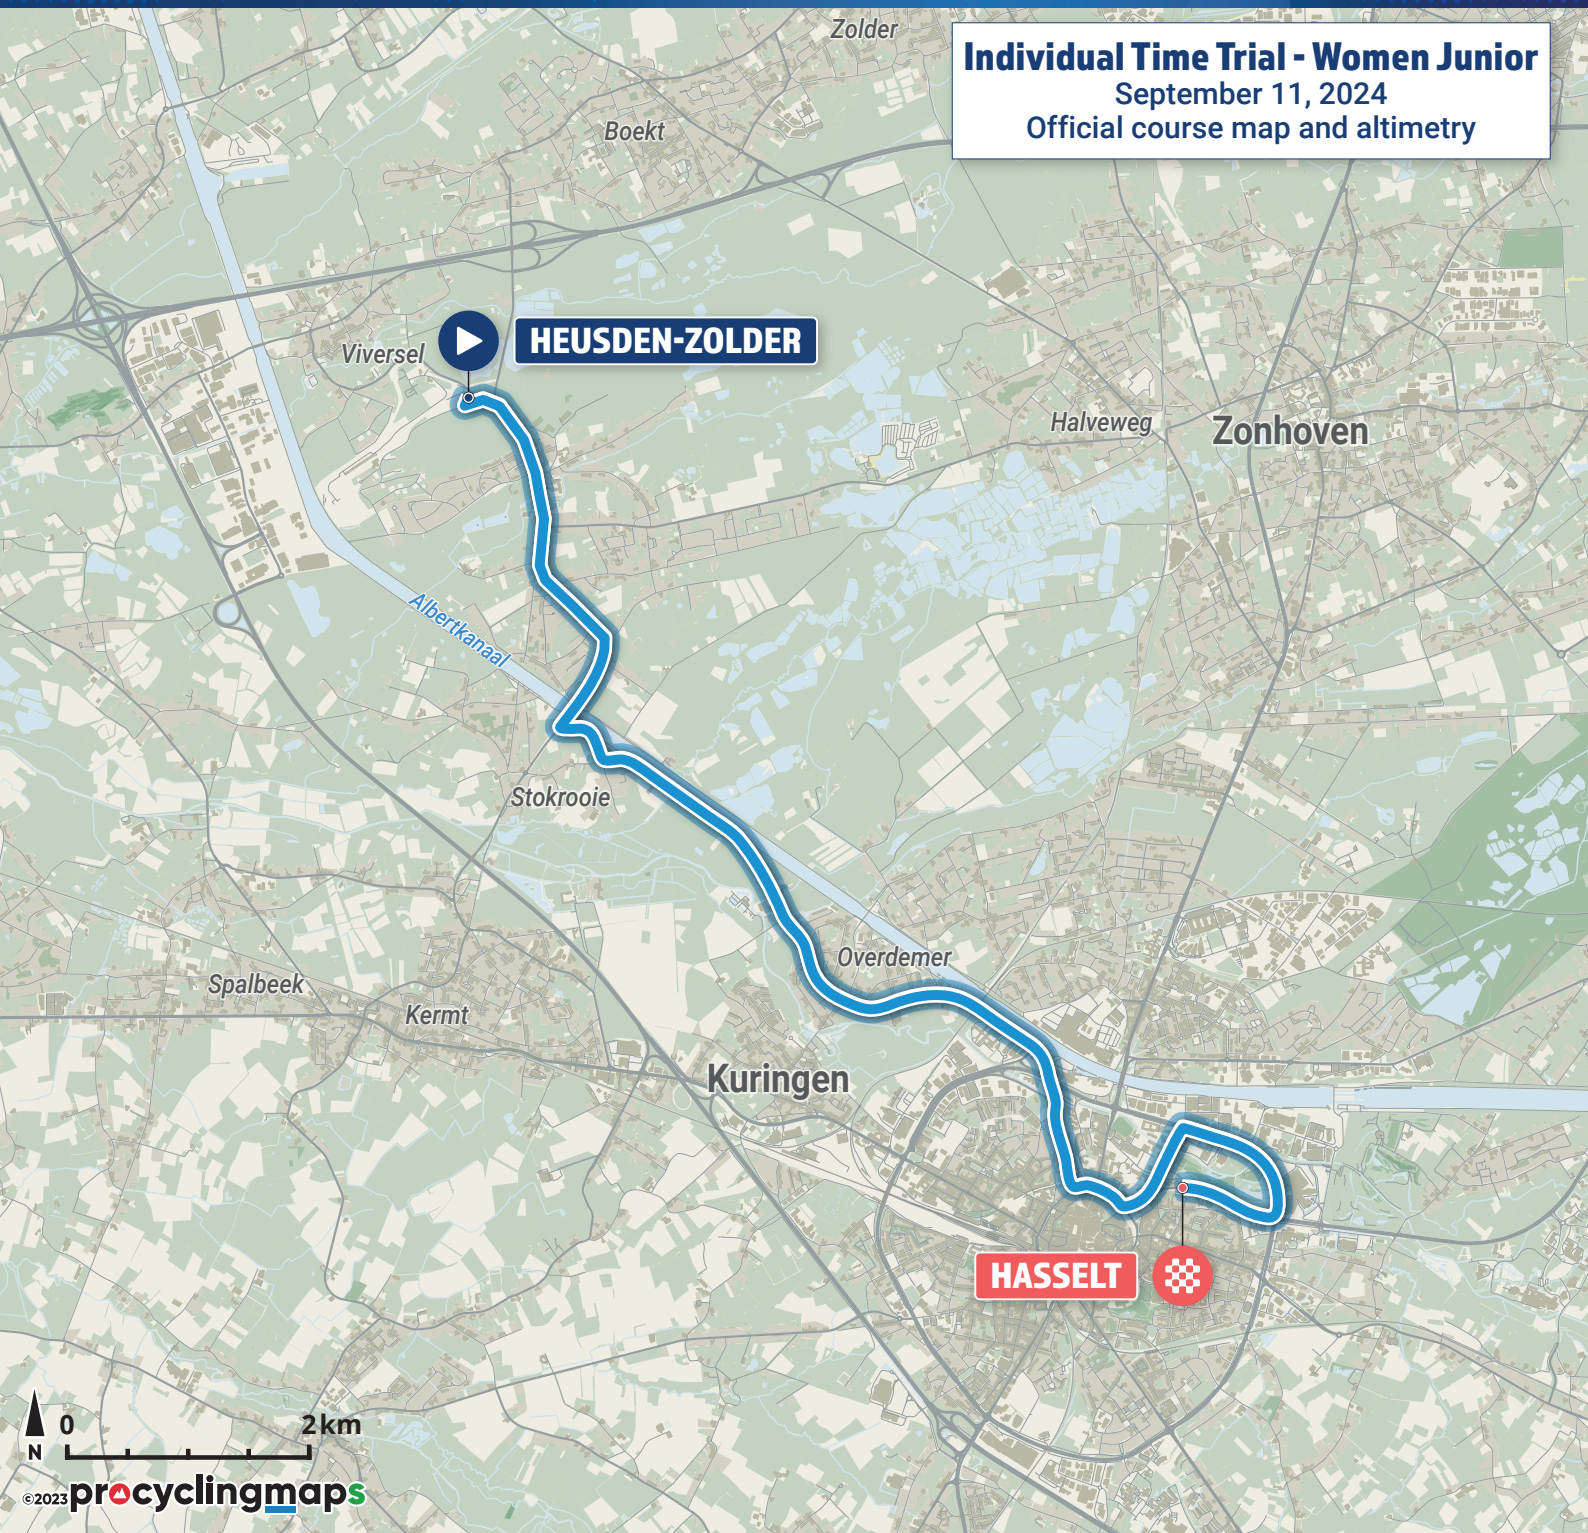

Individual Time Trial - Women Junior
September 11, 2024
Official course map and altimetry

Course Profile | Distance : 13.3km, Total Elevation : 43m