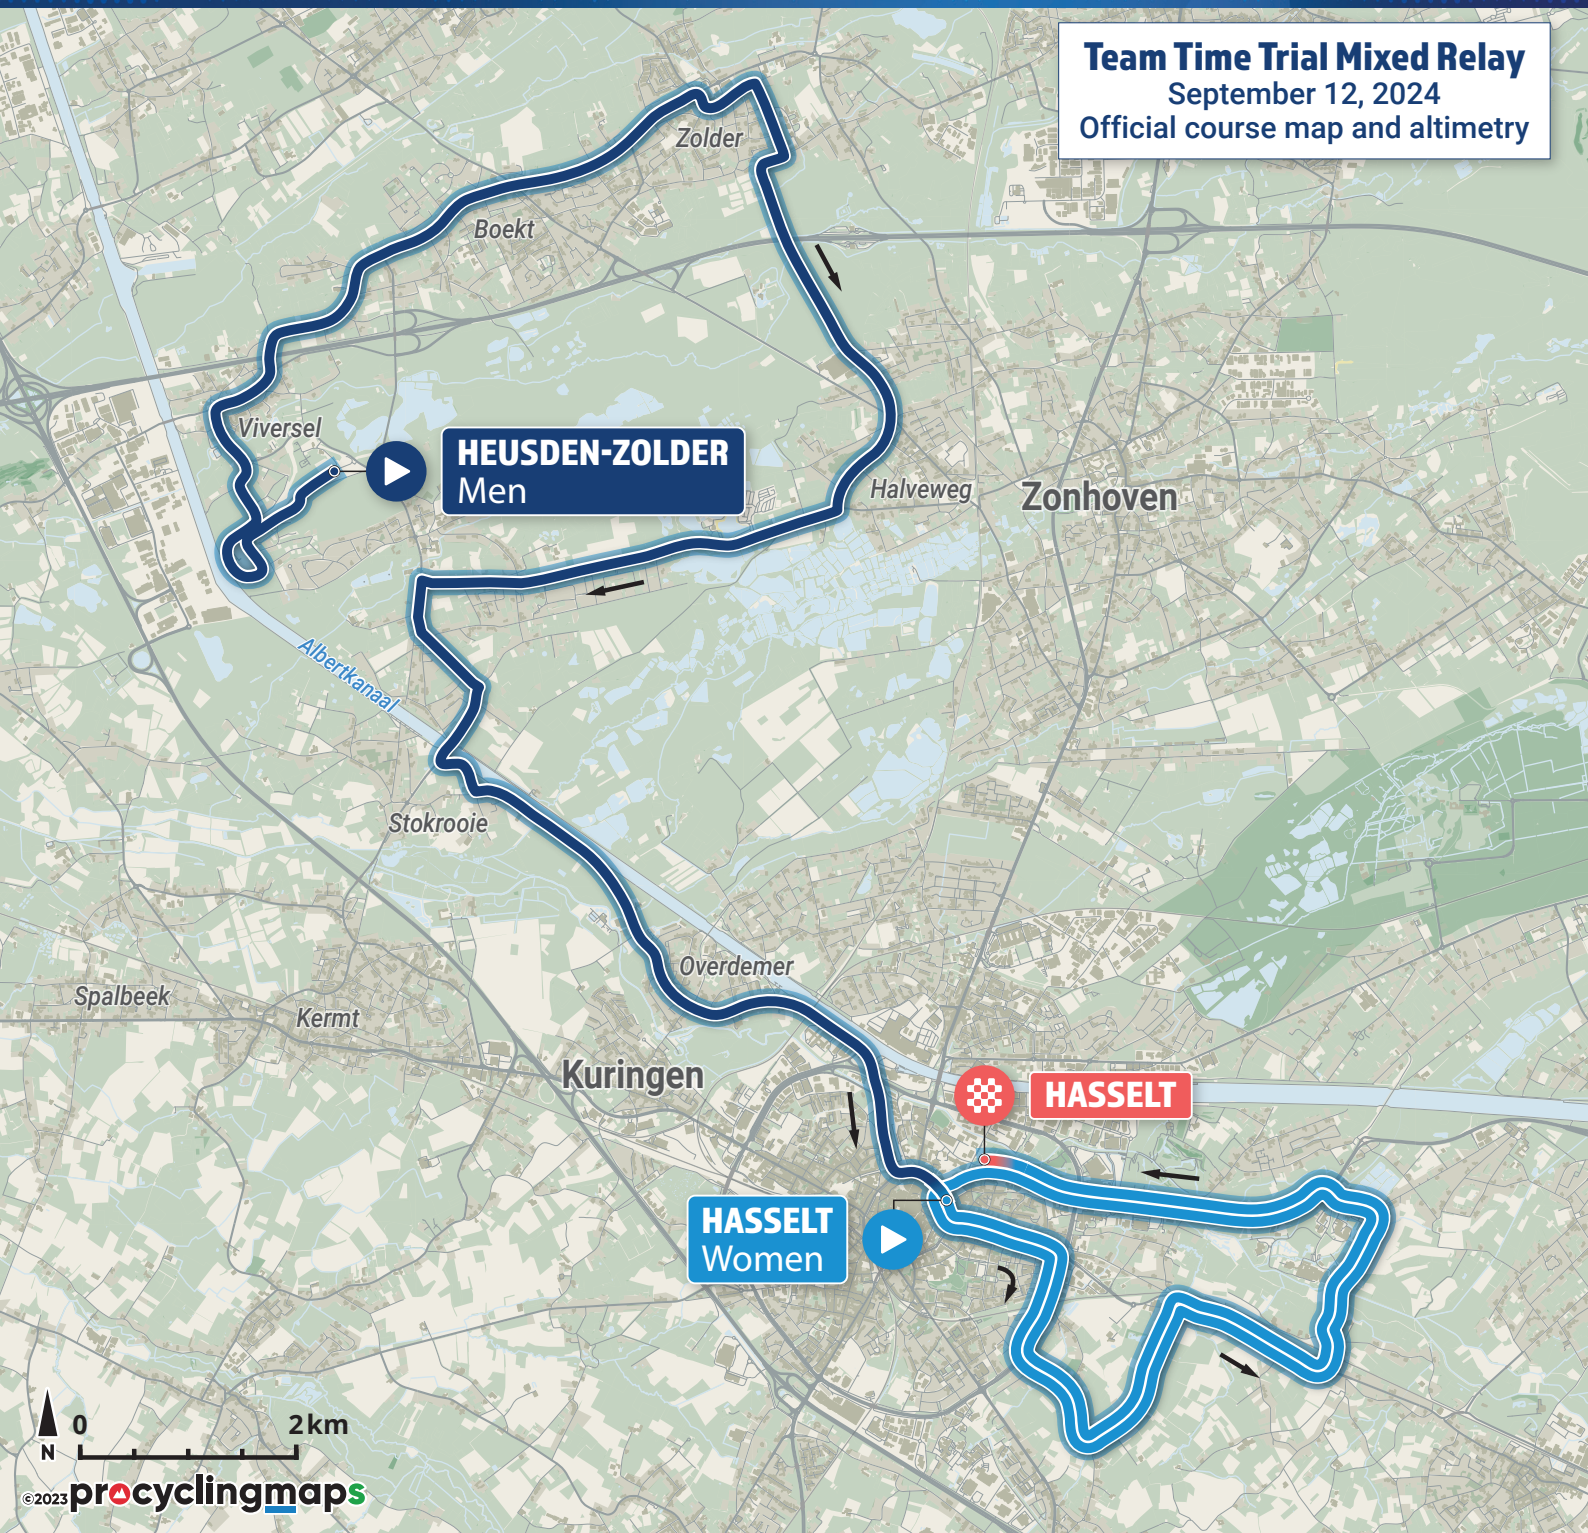

Team Time Trial Mixed Relay
 September 12, 2024
 Official course map and altimetry

Course Profile | Distance : 52.3km, Total Elevation : 236m